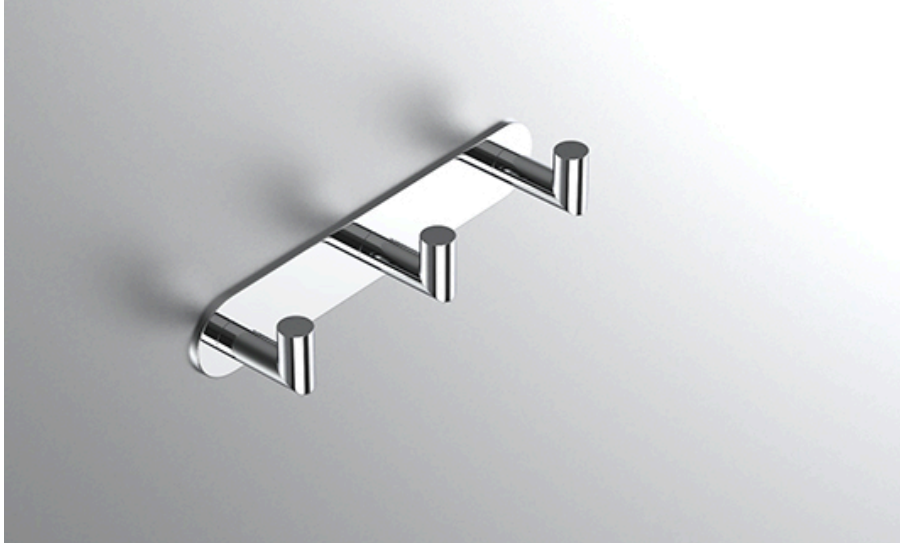

neelnox

LET
THERE
BE **DESIGN.**

FEATURES

- Premium 304 Grade Stainless Steel
- Solid Mount Construction
- Concealed Installation Hardware
- State of the art wall anchors included for installation on Dry wall or Tile

COLLECTION FORM MODERNE

ROBE HOOK

Model	Product	Finishes Available
FMD-RHD3	Robe Hook	Multiple finishes available. Over 23 finishes to choose from.

FINISHES			
	Polished (-P)	Antique Copper (-ACOP)	Polished Gold (-PGLD)
	Brushed (-B)	Polished Brass (-PBRS)	Brushed Copper (-BCOP)
	Brushed Gold (-BGLD)	Matte White (-WHT)	Brushed Rose Gold (-BRGD)
	Matte Black (-BLK)	Brushed Modern Bronze (-BMBRZ)	Brushed Black (-BRBLK)
	Oil Rubbed Bronze (-ORB)	Glossy White (-GWHT)	Polished Black (-PBLK)
	Brushed Brass (-BBRS)	Polished Rose Gold (-PRGD)	Antique Nickel (-ANKL)
	Brushed Bronze (-BBRZ)	Unlacquered Brass (-UBRS)	Black Nickel (-NKBL)
	Antique Brass (-ABRS)	Polished Nickel (-PNKL)	

Dimensions in inches

FRONT

TOP

SIDE

NOTE: Dimensions subject to change without notice.